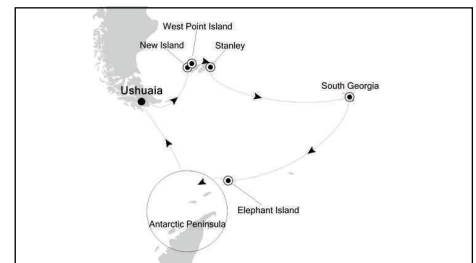

USHUAIA TO USHUAIA

Silver Cloud Expedition - 19 Days
December 21, 2017 Voyage 1723

DAY	ARRIVE	DEPART
21	Ushuaia, Argentina	5:00 PM
22	Day at Sea	
23	New Island, Falkland Islands	7:30 AM 11:00 AM
23	West Point Island, Falkland Islands	3:00 PM 7:00 PM
24	Stanley, Falkland Islands	8:30 AM 8:00 PM
25-26	Days at Sea	
27-29	South Georgia, Georgia & Sandwich Islands	9:30 AM 7:00 PM
30-31	Days at Sea	
January 2018		
1	Elephant Island, Antarctica	6:30 AM 12:00 PM
2	Antarctica Sound	
3-5	Antarctic Peninsula	
6	Antarctica South Shetland Islands	
7-8	Drake Passage	
9	Ushuaia, Argentina	8:00 AM

Early Booking Fares from: $20,205 per guest
Book by October 31, 2016 for Early Booking Savings.

To sail with Carl and enjoy exclusive Ensemble amenities, contact Carl Dreizler of findacruisedeal.com
310.540.7767 or travel@findacruisedeal.com
713 S. Pacific Coast Hwy., Suite F, Redondo Beach, CA 90277

Providing cruise and land-based vacations to people in all 50 states since 1996